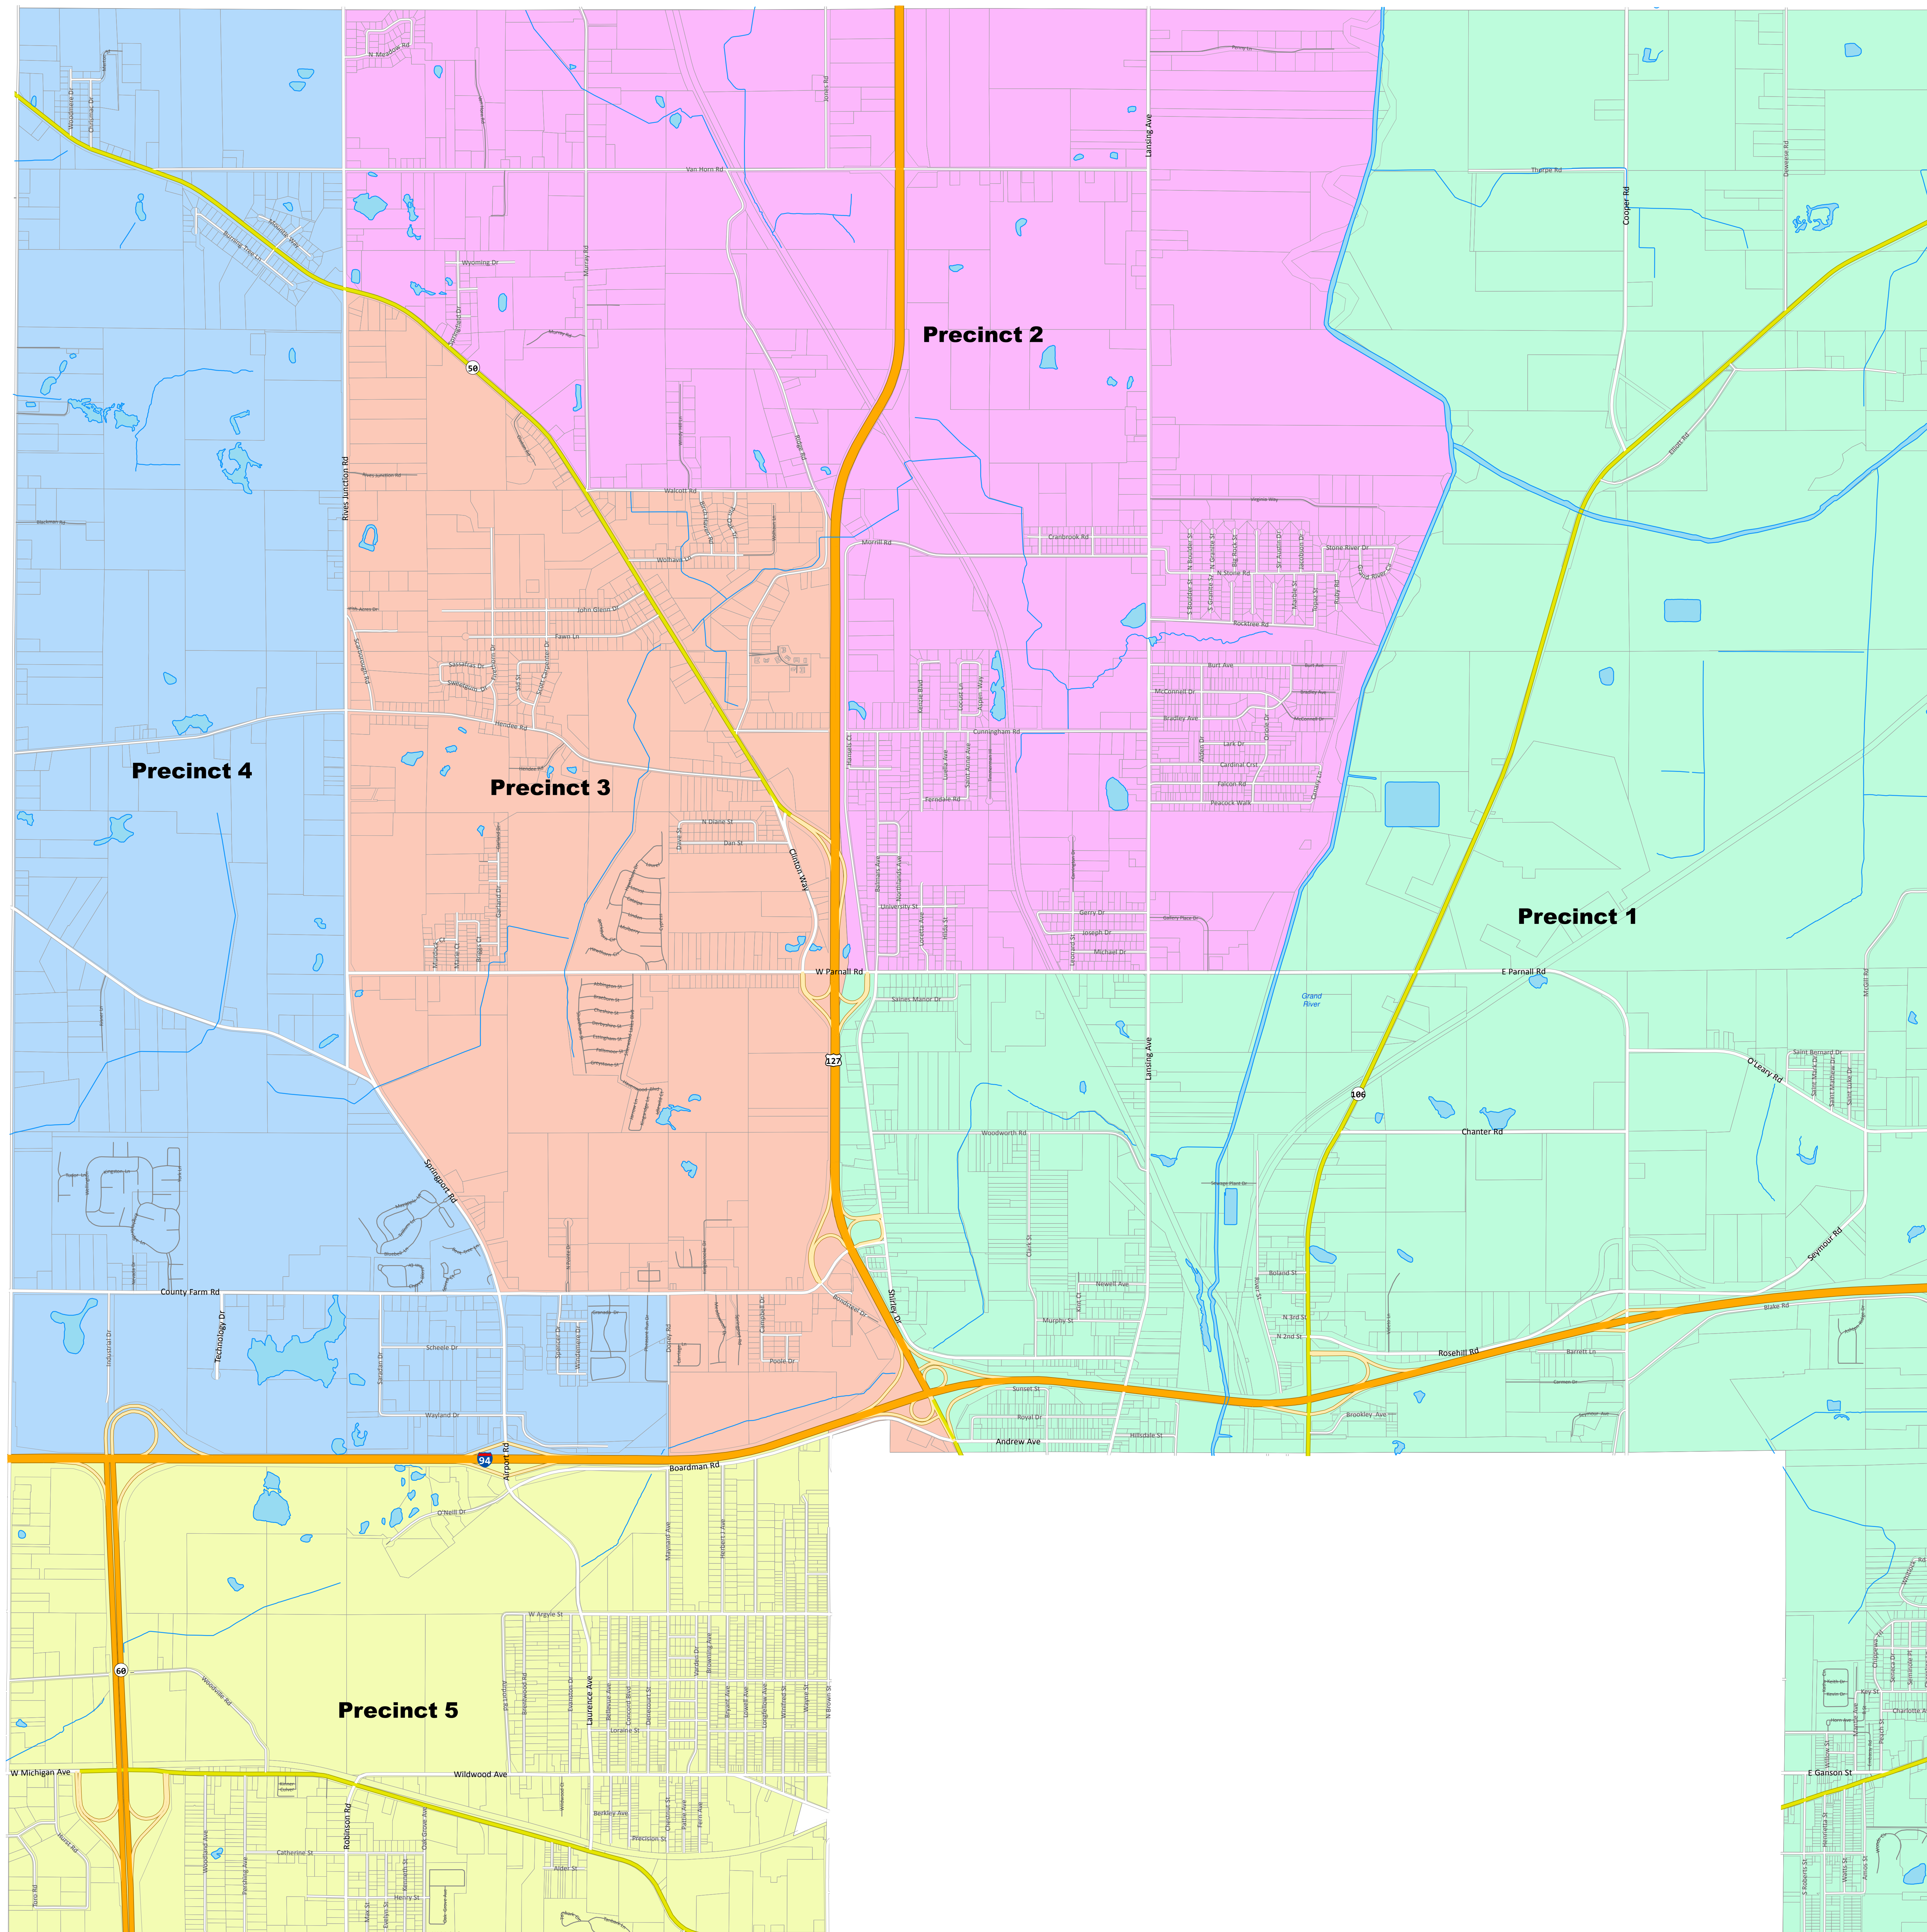

# Blackman Township Jackson County, Michigan

## PRECINCT MAP

Map Created: December 9, 2011  
Map Printed: November 15, 2012